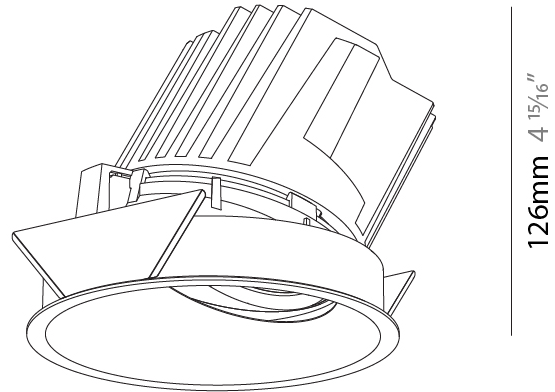

### PHYSICAL

Shape: Round  
 Diameter (mm): 139  
 Diameter (in): 5 1/2  
 Height (mm): 126  
 Height (in): 4 15/16  
 Ceiling Thickness (mm): 10 / 12.5 / 15  
 Ceiling Thickness (in): 3/8 or 1/2 or 9/16  
 Min. Recessing Depth (mm): 140  
 Min. Recessing Depth (in): 5 1/2  
 Light Distribution: Adjustable / Asymmetric  
 Weight (kg): 0.811  
 Weight (lbs): 1.79  
 Fixture Finish: SSR / BKV / CWI / CRY / HAB / UFT / ITA / RUA / FTG / MYG / LOD / PUS / FRO / FUP / KIA / POP / BLS / SPG / MEY / GOH / GUM / CHC / COM / ABZ / JAG / OBR / MOS / ROR  
 Fixture Material: Aluminum Die Cast  
 Cut-out Measurements: 130mm / 5 1/8"

### RATINGS AND CERTIFICATIONS

Certified By: Certified for North American Standards  
 IP rating: IP20

126mm 4 15/16"

Ø 125mm 4 15/16"  
 Ø 139mm 5 1/2"

130mm 5 1/8"    140mm 5 1/2"    10 | 15mm 3/8" 9/16"    30°    ↑